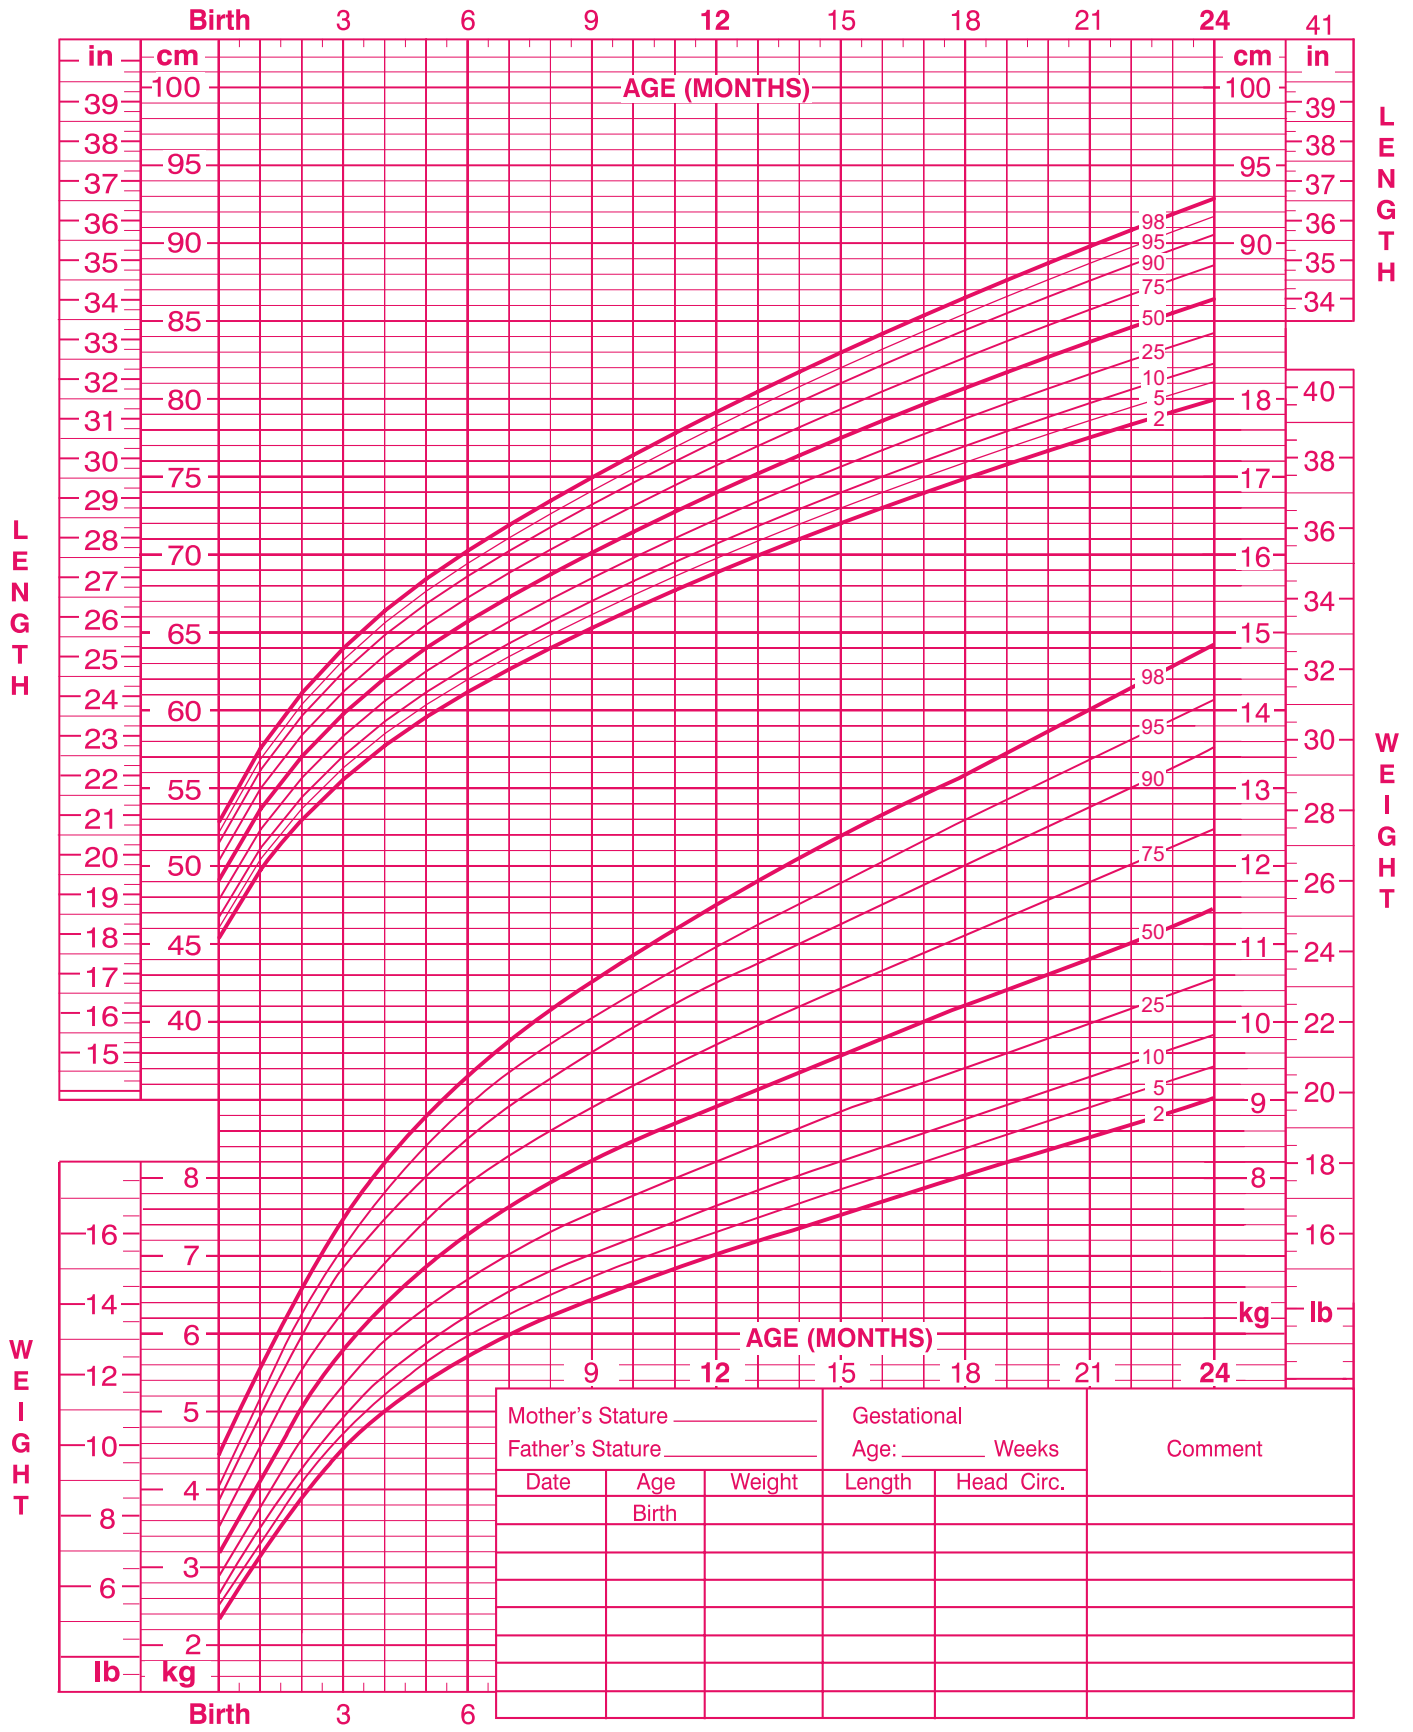

Birth to 24 months: Girls

Length-for-age and Weight-for-age percentiles

NAME _____

RECORD # _____

Published by the Centers for Disease Control and Prevention, November 1, 2009
 SOURCE: WHO Child Growth Standards (<http://www.who.int/childgrowth/en>)

© 2012 Texas Department of State Health Services, Nutrition Services Section.
 All rights reserved. F13-06-13970 8/12

Birth to 24 months: Girls

Head circumference-for-age and Weight-for-length percentiles

NAME _____

RECORD # _____